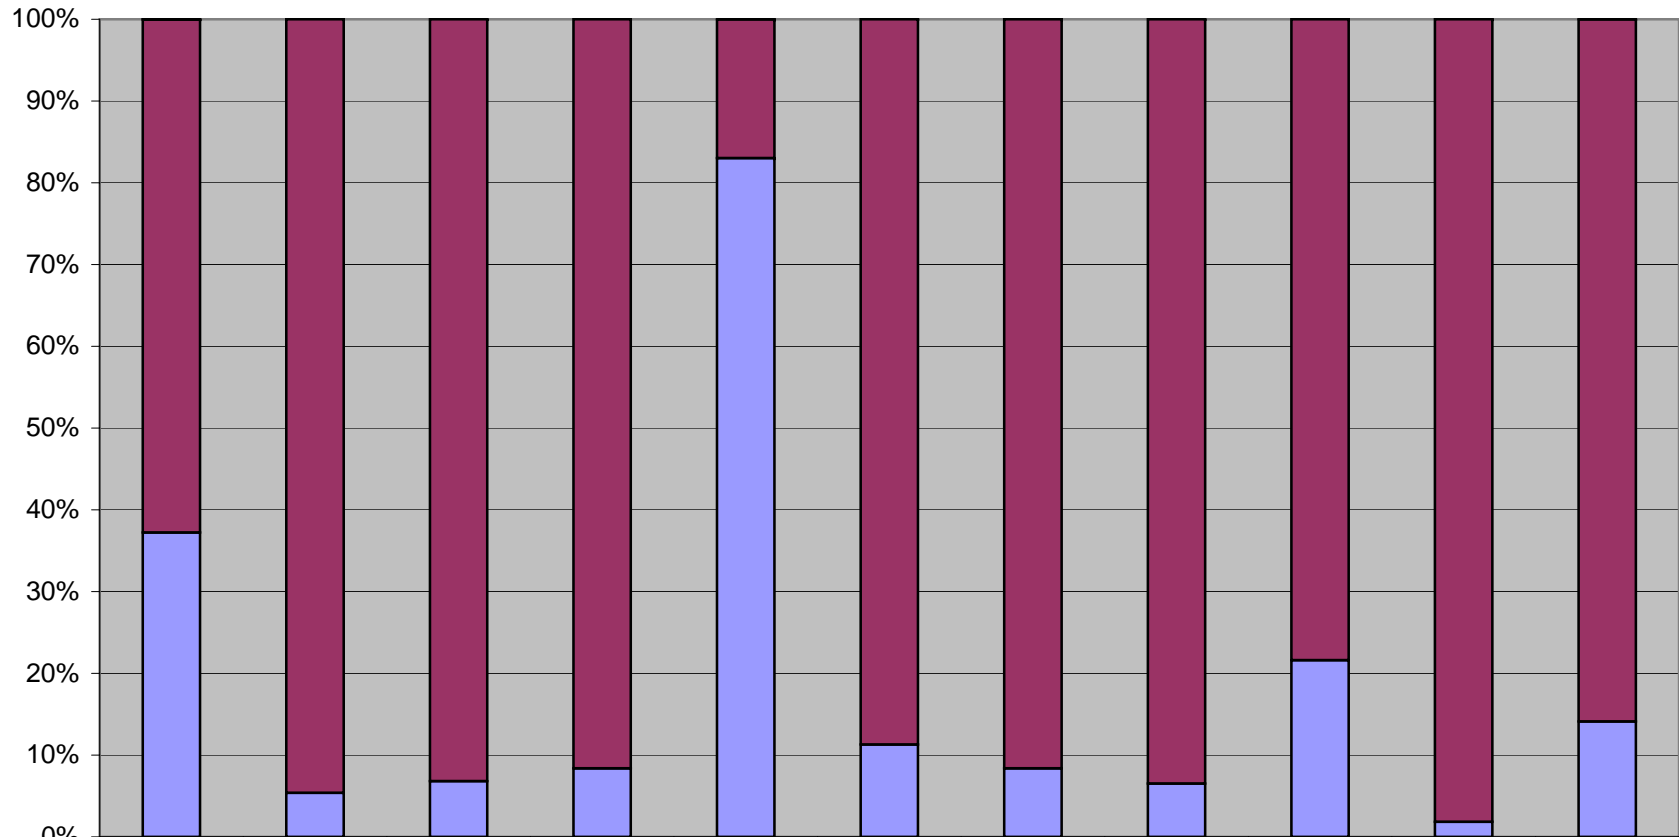

LS Customizations (objects added/changed)

	App Engine pgms	Fields	Rcd.fields	Records	PS Queries	Com - ponents	Pages	People - Code pgms	SQR & SQC	COBOL & DMS	Crystal RPTS
Percentage	37.24%	5.39%	6.81%	8.37%	83.03%	11.30%	8.37%	6.52%	21.62%	1.84%	14.12%
PeopleSoft	541	46,001	249,418	21,178	1,269	5,934	10,832	46,858	2,125	2,347	517
UNTS	321	2,620	18,222	1,935	6,210	756	990	3,268	586	44	85